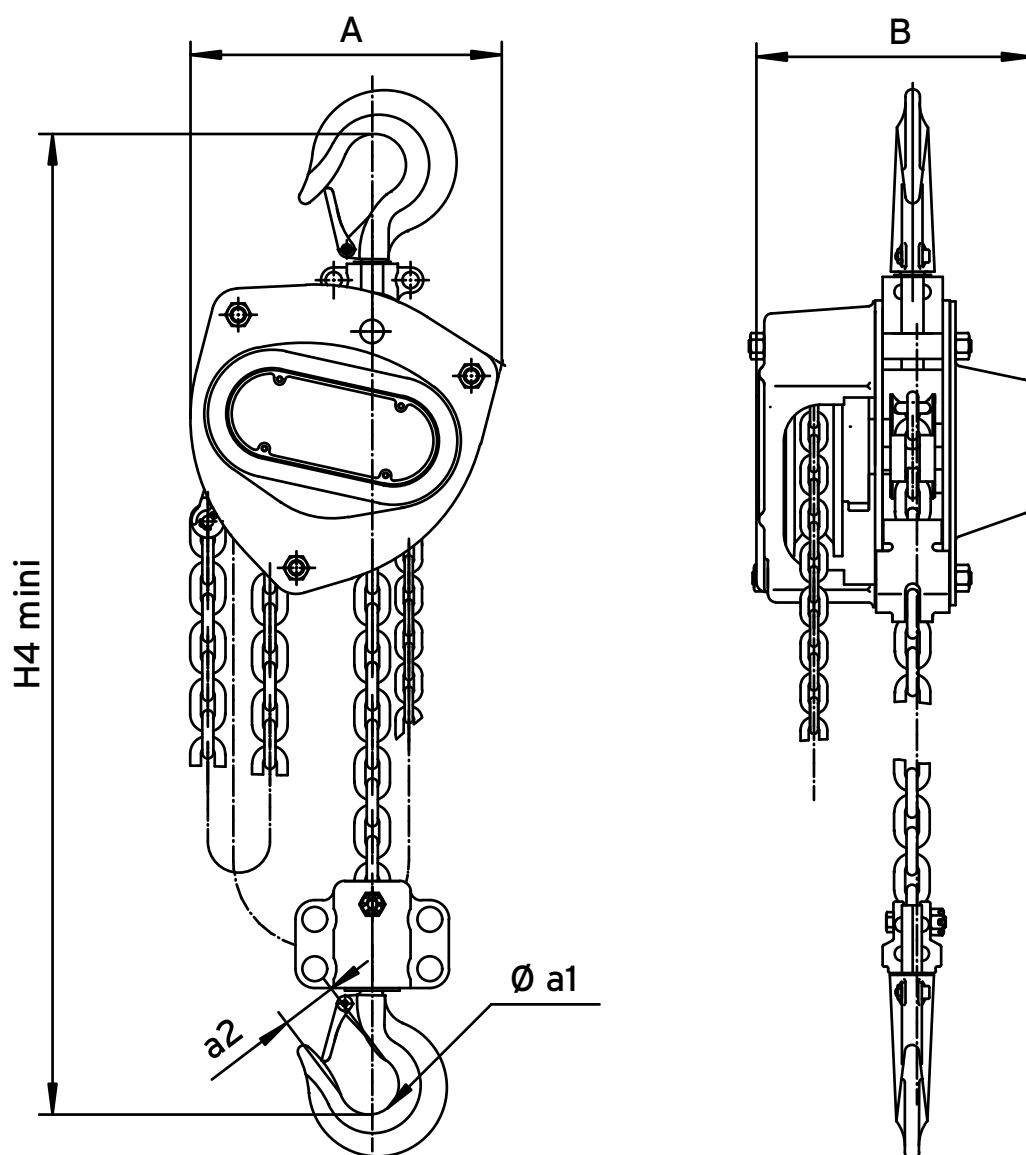

> Hand chain hoist VHR®

For loads from **500 kg** to **1000 kg**

Load	A	B	Øa1	a2	H4 mini	Chain	Number of fall	Pulling force (kg)	Weight (kg)
500 kg	148	132	35	23	345	5 x 15	1	35	11
1000 kg	172	151	40	27	376	6 x 18	1	25	12.5